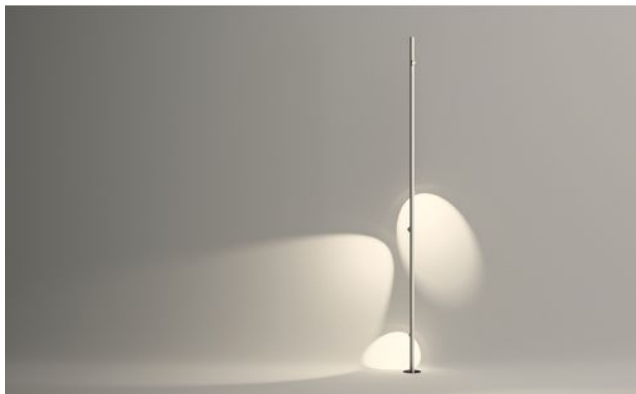

Vibia

Bamboo 4805

surface

- kremowe
- khaki
- brązowy

Technical details

Kraj produkcji	 Hiszpania
Producent	Vibia
Projektant	Antoni Arola & Enric Rodríguez
rok	2014
Stopień ochrony / Stopień ochrony IP	IP66
Zawartość opakowania	LED
Średnica w cm	4
tworzywo	metakrylan, włókno szklane, żywica
LED	Łącznie
Wskaźnik oddawania barw	>90
Strumień świetlny w lm	724
Temperatura barwowa w stopniach Kelvina	2.700 extra biała ciepła
wydajność systemu	4 x 2,1 Watt LEDs
Dimensions	H 270 cm Ø 4 cm

Opis

The Vibia Bamboo 4805 is a floor and outdoor lamp which was created by the designer team Antoni Arola and Enric Rodríguez. It is equipped with the protection class IP66. Cause of this, it is optimally protected against splash water. The lamp is cause of the protection class also dust proof. Four LEDs are included into the rod at different positions.

Vibia offers the light in khaki, brown and off-white. Four efficient 2.1 watt LEDs are included to ensure a direct, localized light emission. With a height of 270 cm, this floor lamp is one of the larger lamps of this series. The base is to be inserted into the ground.