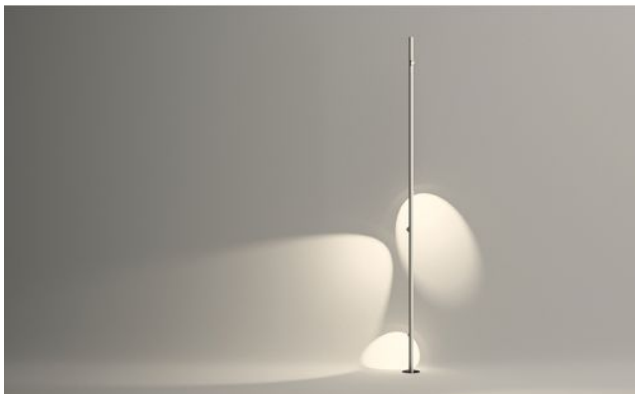

### surface

- brązowy
- kremowe
- khaki

## Technical details

|  |   |
|--|---|
| <b>Kraj produkcji</b>                          |  Hiszpania |
| <b>Producent</b>                               | Vibia   |
| <b>Projektant</b>                              | Antoni Arola & Enric Rodríguez  |
| <b>rok</b>                                     | 2014  |
| <b>Stopień ochrony / Stopień ochrony IP</b>    | IP66  |
| <b>Zawartość opakowania</b>                    | LED   |
| <b>Średnica w cm</b>                           | 4   |
| <b>tworzywo</b>                                | metakrylan, włókno szklane, żywica  |
| <b>LED</b>                                     | Łącznie   |
| <b>Wskaźnik oddawania barw</b>                 | >90   |
| <b>Strumień świetlny w lm</b>                  | 724   |
| <b>Temperatura barwowa w stopniach Kelvina</b> | 2.700 extra biała ciepła  |
| <b>wydajność systemu</b>                       | 4 x 2,1 Watt LEDs   |
| <b>Dimensions</b>                              | H 270 cm   Ø 4 cm   |

## Opis

The Vibia Bamboo 4805 is a floor and outdoor lamp which was created by the designer team Antoni Arola and Enric Rodríguez. It is equipped with the protection class IP66. Cause of this, it is optimally protected against splash water. The lamp is cause of the protection class also dust proof. Four LEDs are included into the rod at different positions.

Vibia offers the light in khaki, brown and off-white. Four efficient 2.1 watt LEDs are included to ensure a direct, localized light emission. With a height of 270 cm, this floor lamp is one of the larger lamps of this series. The base is to be inserted into the ground.