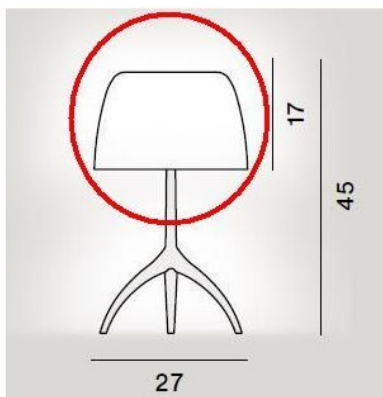

Foscarini

Lumiere 05 Tavolo Grande - Replacement Glass E27 from Year 2022

Oberfläche

- ciepły biały
- wiśnia
- biały

Technical details

Kraj produkcji	 Włochy
Producent	Foscarini
tworzywo	szkło
Średnica w cm	27
Cokół / Oprawka	E27
Dimensions	H 17 cm Ø 27 cm

Opis

This Foscarini original spare part replaces the existing glass of the Foscarini Lumiere 05 Tavolo Grande **with E-27 Socket (produced by Foscarini from the year 2022 and later)**. This replacement glass is 17 cm high and has a diameter of 27 cm. This replacement glass is available in white, warm white (bianco caldo) and red.