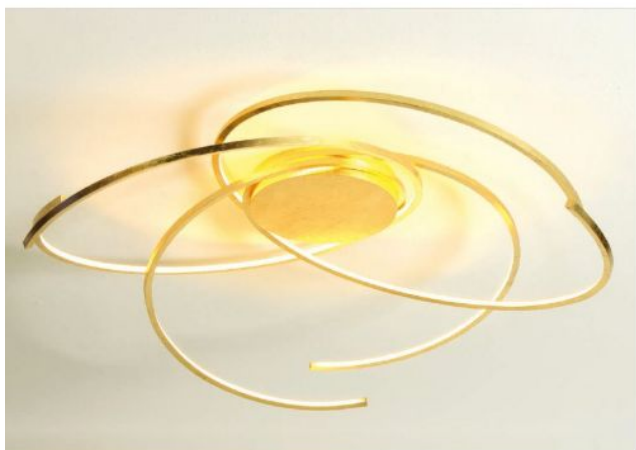

### Oberfläche

- polerowane aluminium
- Złoty Liść
- czarny
- biały

## Technical details

<b>Kraj produkcji</b>	 Niemcy
<b>Producent</b>	Escale
<b>Projektant</b>	Mosru Mohiuddin
<b>rok</b>	2013
<b>Stopień ochrony / Stopień ochrony IP</b>	IP20
<b>Zawartość opakowania</b>	LED
<b>Średnica w cm</b>	80
<b>tworzywo</b>	aluminium
<b>ściemnianie</b>	ściemniające z przycinaniem fazy i ściemniaczem z regulacją fazy
<b>Moc w watach</b>	30 W
<b>LED</b>	łącznie
<b>Wskaźnik oddawania barw</b>	90
<b>Temperatura barwowa w stopniach Kelvina</b>	2.700 extra biała ciepła
<b>wymiana żarówek:</b>	u producenta / w fabryce
<b>Całkowity strumień świetlny w lm</b>	4.200
<b>Dimensions</b>	H 20 cm   Ø 80 cm

## Opis

The Escale Space 80 cm is the medium-sized ceiling light of this collection. The lamp has a diameter of 80 cm and a height of 20 cm. An LED with a colour temperature of 2,700 Kelvin extra warm white is used for lighting.

The Space 80 cm is a round lamp around which several struts spiral. These surfaces are offered: gold leaf, white, black or smoothed aluminum. Mosru Mohiuddin designed the lamp in the year 2013.

The ceiling lamp is dimmable on site with a trailing edge and / or leading edge phase dimmer. A Casambi module and a ZigBee module are on offer as accessories. With the Casambi module, the ceiling light can be regulated using the Casambi App by Smartphone or Tablet via Bluetooth. The ZigBee module enables the light to be operated via voice control.