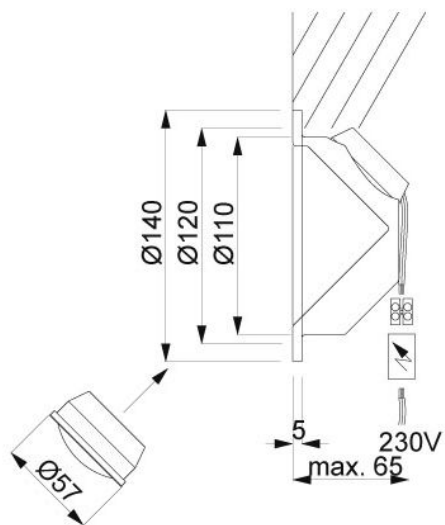

less'n'more

Mimix Mounting Plate for Cavity Wall Installation M-BUS

Technical details

Kraj produkcji	 Niemcy
Producent	less'n'more
Projektant	less'n'more

Opis

The less'n'more Mimix Mounting Plate for Sunk Cavity Wall Installation M-BUS is an accessory for the Mimix Concrete Construction Spotlight M-BUS. With this mounting plate you can mount the wall light without a frame into the cavity wall.