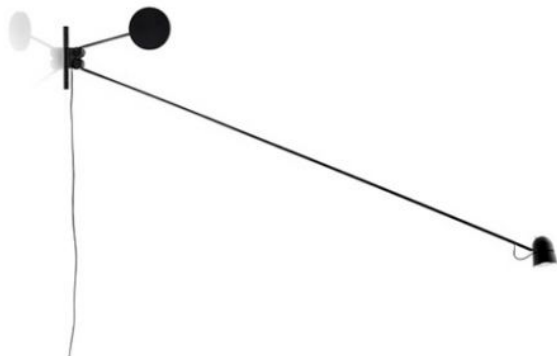

### Oberfläche

- czarny
- biały

### Technical details

<b>Kraj produkcji</b>	 Włochy
<b>Producent</b>	Luceplan
<b>Projektant</b>	Daniel Rybakken
<b>rok</b>	2012
<b>Barwa światła</b>	czarny
<b>Stopień ochrony / Stopień ochrony IP</b>	IP20
<b>Zawartość opakowania</b>	LED
<b>tworzywo</b>	aluminium, stal
<b>ściemnianie</b>	na głowicy lampy
<b>Moc w watach</b>	16 W
<b>LED</b>	łącznie
<b>Wskaźnik oddawania barw</b>	90
<b>Strumień świetlny w lm</b>	598
<b>Temperatura barwowa w stopniach Kelvina</b>	2.700 extra biała ciepła
<b>długość ramienia</b>	190 cm
<b>Głowica lampy Wymiary</b>	9 cm
<b>Dimensions</b>	L 192 cm

### Opis

The Luceplan Counterbalance is a black wall lamp, which can be aligned in the room at will cause of its swiveling light arm. The counterweight balances the movements of the long arm with help of gear wheels and guarantees the stability of the lamp head. The lamp head is made out of lacquered aluminum, the body is made of matt lacquered steel. Different brightness levels can be set with the dimmer on the lamp head. Daniel Rybakken designed the wall light in the year 2012. Apart from this light, also a spotlight as well as a floor lamp are on offer from this series.