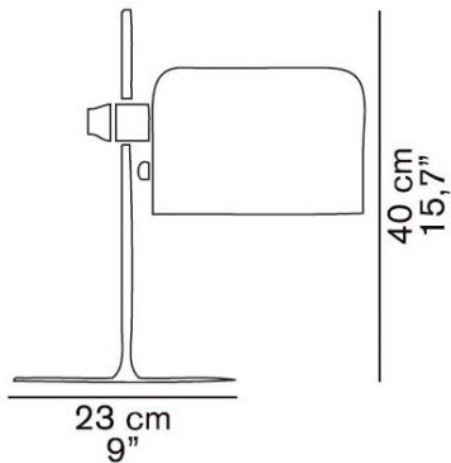

2202

Oluce

Replacement lamp base for Coupe 2202 or Spider 3319

Oberfläche

- czarny
- biały

Technical details

Kraj produkcji  Włochy
Producent Oluce

Opis

The Oluce replacement lamp base for Coupé 2202 and Spider 3319 is a replacement lamp base for Coupé 2202 or Spider 3319. It is on offer in the surfaces black and white.