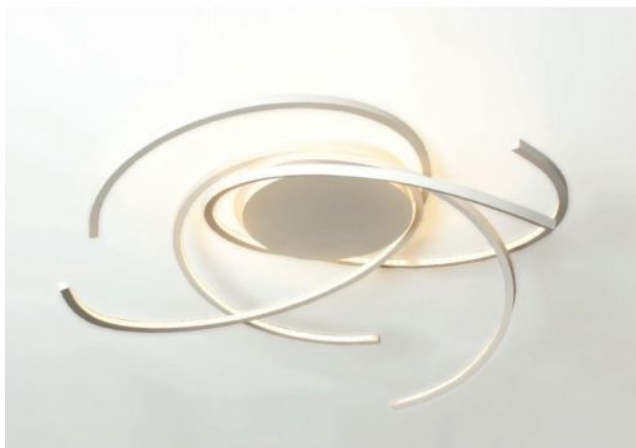

Escale

Space 100 cm

Oberfläche

- aluminium
- czarny
- złoto
- biały

Technical details

Kraj produkcji	 Niemcy
Producent	Escale
Projektant	Mosru Mohiuddin
rok	2013
Stopień ochrony / Stopień ochrony IP	IP20
Zawartość opakowania	LED
Średnica w cm	100
tworzywo	aluminium
ściemnianie	ściemniające z przycinaniem fazy i ściemniaczem z regulacją fazy
Moc w watach	36 W
LED	łącznie
Wskaźnik oddawania barw	90
Temperatura barwowa w stopniach Kelvina	2.700 extra biała ciepła
wymiana żarówek:	u producenta / w fabryce
Całkowity strumień świetlny w lm	5.000
Dimensions	H 24 cm Ø 100 cm

Opis

The Escale Space 100 is the largest ceiling light in this series. It has a diameter of 100 cm at a height of 24 cm. An LED with a colour temperature of 2700 Kelvin extra warm white serves as a light source.

The Space 100 ceiling light is offered in the surfaces aluminum smoothed, gold leaf, white and black. The lamp was designed by Mosru Mohiuddin in 2013.

This ceiling lamp can be dimmed on site with a trailing edge and / or leading edge phase dimmer. A Casambi module and a ZigBee module are offered as accessories. With the Casambi module, the ceiling light can be regulated with the Casambi App by smartphone or tablet via Bluetooth. The ZigBee module enables control of the light via voice control.