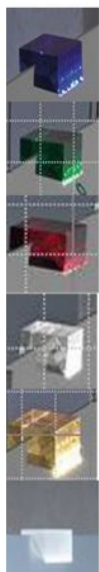

Escale CL2 replacement glass cubes

Ersatz-Glaswürfel

colours
Farben

blue
blau

green
grün

red
rot

transparent
transparent

yellow
gelb

white
weiß

Escale

CL2 replacement glass cube

Farbe

- czerwony
- żółty
- przezroczysty
- biały
- zielony
- niebieski

Technical details

Kraj produkcji	 Niemcy
Producent	Escale
tworzywo	szkło

Opis

The Escale CL2 spare glass cubes are spare parts for the CL2 pendant lamp. There are replacement glass cubes in the following colours: transparent, yellow, red, blue, green and white (matt).

The glass cubes can be used not only as spare parts, but also to spice up a lamp with its own colour combinations of the cubes.