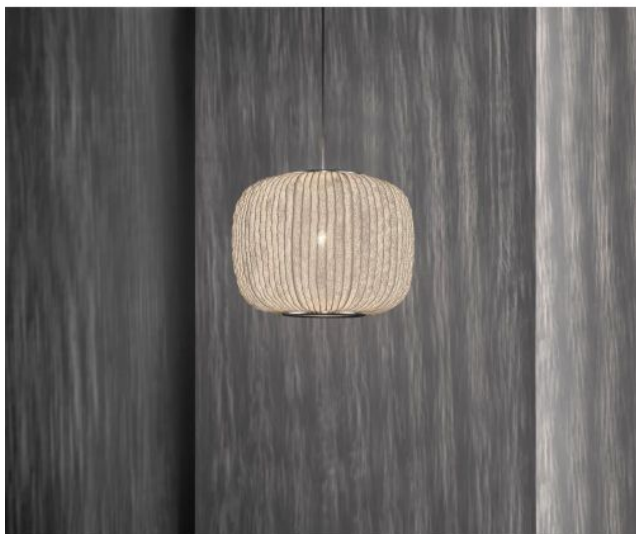

Arturo_Alvarez

Coral Sea

Oberfläche

- szary
- biały

Version

- E27
- LED

Technical details

Kraj produkcji	 Hiszpania
Producent	Arturo_Alvarez
Projektant	Arturo Alvarez
Stopień ochrony / Stopień ochrony IP	IP20
Zawartość opakowania	Leuchtmittel/ Bulb
Średnica w cm	35
tworzywo	stal, stal nierdzewna
kolor przewodu	przezroczysty
Regulacja wysokości	wysokość ustalona
ściemnianie	na miejscu z funkcją ściemniania
wysokość całkowita	150 cm
Dimensions	H 25 cm Ø 35 cm

Opis

The Arturo Alvarez Coral Sea COSE04 pendant lamp consists of a metal base structure and a painted lamp shade stretched over it. The Coral Reef has a transparent cable and is offered in the surfaces white and grey. On request, the lamp is also available in taupe and beige. This pendant lamp is on request also available with a black cable. The Arturo Alvarez Coral Sea pendant lamp is available as an E27 and a LED version. The E27 version has an E27 socket and is operated with a replaceable LED retrofit. The LED version of the Arturo Alvarez Coral Galaxea has an integrated LED with a colour temperature of 2,700 Kelvin extra warm white. On request the LED version of this lamp is also available with a colour temperature of 3.000 kelvin warm white. A DALI dimmable version of the LED version is also available on request. The lamp shade is 25 cm high and has a diameter of 35 cm. The total height of this pendant lamp is 150 cm.