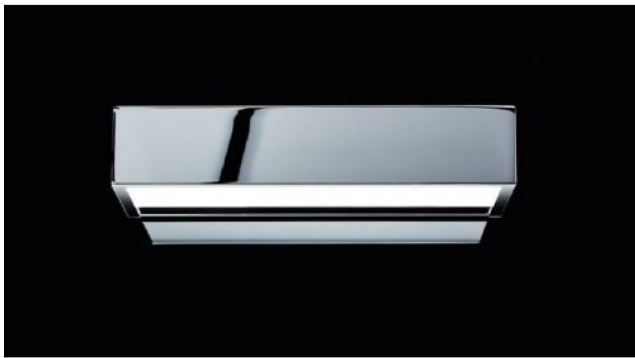

### Oberfläche

- chrom
- nikiel
- róża

## Technical details

<b>Kraj produkcji</b>	 Niemcy
<b>Producent</b>	Decor Walther
<b>Projektant</b>	Maiken Walther
<b>Stopień ochrony / Stopień ochrony IP</b>	IP44
<b>Zawartość opakowania</b>	Leuchtmittel/Bulb
<b>Głębokość w cm</b>	10
<b>tworzywo</b>	metal, szkło
<b>ściemnianie</b>	na miejscu z funkcją ściemniania
<b>Cokół / Oprawka</b>	R7s
<b>Moc (maks. W)</b>	100 Watt
<b>Dimensions</b>	H 5 cm   L 25 cm

## Opis

The Decor Walther Box 25 wall lamp emits light simultaneously upwards and downwards. A diffuser made of white matt glass glare control the light in both directions and scatters it evenly. This wall lamp is 25 cm long, 5 cm high and 10 cm deep. With protection class IP44, this lamp is also suitable for the bathroom. It is available in chrome. A R7s halogen lamp with a maximum output of 100 watts can be used as the light source. The Box 25 is also offered with an integrated LED (Box 25 N LED).