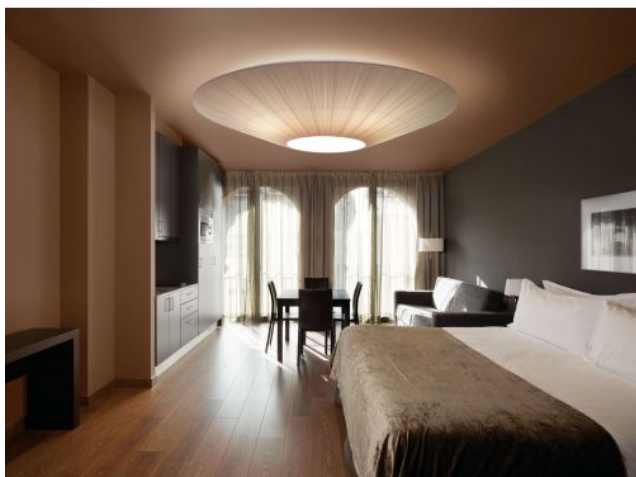

Bover

Siam 200 - 72cm

Schirmfarbe

- biały
- krem

Technical details

Kraj produkcji	 Hiszpania
producent	Bover
projektant	Joana Bover
rok	2010
ochrona	IP20
zakres dostawy	Leuchtmittel/ Bulb
Średnica w cm	200
tworzywo	metakrylan, stal nierdzewna, żelazo
ściemnianie	na miejscu z funkcją ściemniania
pedestał/wersja	E27
baldachim Wymiary	20 cm
wysokość abażur	35 cm
wydajność systemu	8 x 15 Watt (max.)
Dimensions	H 72 cm Ø 200 cm

Opis

The Siam 200 is manufactured by the Spanish company Bover and is based on a design by Joana Bover. The ceiling bracket of the Bover Siam 200 is made of metal and is available with a nickel surface. The light of this ceiling lamp is emitted centrally directly downwards and spreads simultaneously all around to the sides and to the ceiling. The Bover Siam 200 has a diameter of 200 cm, the total height of this ceiling lamp is 72 cm. The light's small distance of only 37 cm from the ceiling creates a radiant circle of light on the ceiling. This lamp with a lamp shade height of 35 cm is available in the shade colours white and cream. The Bover Siam 200 has eight E27 sockets and can be operated with LED retrofit lamps. This on-site dimmable lamp is the bigger of two versions of the Bover Siam 200. With its light distribution and size, the ceiling light is particularly suitable for large rooms.