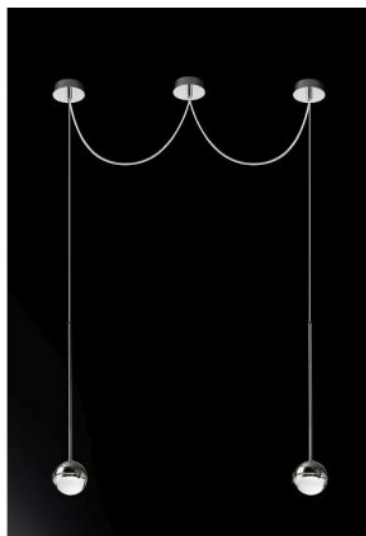

Cini & Nils

Convivio pendant lamp 2-lights LED

Oberfläche

- chrom
- czarny

Technical details

Kraj produkcji	 Włochy
Producent	Cini & Nils
Projektant	Luta Bettonica
Projektant 2	Mario Melocchi
rok	2005
Stopień ochrony / Stopień ochrony IP	IP20
Zawartość opakowania	LED
Średnica w cm	11
tworzywo	aluminium, mosiądz, stal, szkło
długość kabla	385 cm
Regulacja wysokości	wysokość ustalona
ściemnianie	ściemnialna kontroli faz przyciemniania
LED	Łącznie
Wskaźnik oddawania barw	92
Temperatura barwowa w stopniach Kelvina	2.800 biała ciepła
baldachim Wymiary	14 cm
wydajność systemu	2 x 13 Watt
Całkowity strumień świetlny w lm	2.600
Dimensions	H 65 cm Ø 11 cm

Opis

The Cini & Nils Convivio pendant lamp 2-lights LED emits its light directly downwards, whereby the light is bundled by transparent glass lenses. This creates a distinctive, clear illumination. The 2-lights pendant lamp has a decentralised canopy, so that the lamp can be installed independently of the power supply. In addition, it is also possible to choose any distance between the two pendulums during installation.

The Convivio pendant lamp is available in black matt and chrome finish. Two LEDs are integrated as light sources, which can be dimmed on site with a trailing edge phase dimmer. With an optionally available Casambi module, the light can also be dimmed via Bluetooth with the Casambi app by smartphone / tablet. On request, the pendant lamp can be supplied with an already integrated Casambi module. The cable length can be set individually by the installation.