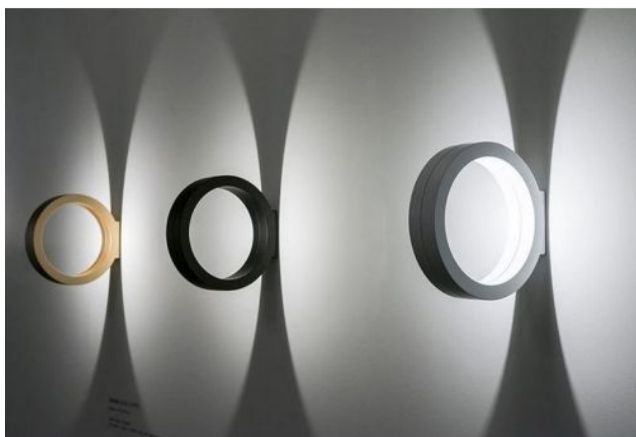

Cini & Nils

Assolo wall and ceiling lamp

Oberfläche

- czarny
- złoto
- biały

Dimmbarkeit

- ściemnialna kontroli faz przyciemniania
- nie ściemnialne

Technical details

Kraj produkcji	 Włochy
Producent	Cini & Nils
Projektant	Luta Bettonica
rok	2013
Stopień ochrony / Stopień ochrony IP	IP20
Zawartość opakowania	LED
Głębokość w cm	20
Średnica w cm	20
tworzywo	aluminium
Moc w watach	16 W
LED	łącznie
Wskaźnik oddawania barw	80
Strumień świetlny w lm	1.300
Temperatura barwowa w stopniach Kelvina	2.800 biała ciepła
Dimensions	B 5 cm Ø 20 cm

Opis

The Cini & Nils Assolo wall and ceiling lamp can be mounted vertically, horizontally or in a row. Its ring has a diameter of 20 cm. The light is emitted by an integrated LED on the inside and reflected from there, thus indirectly illuminating both the lamp itself and the surroundings. This creates a play of light and shadow on the wall or ceiling. The lamp is available in white, black and gold matt. The Assolo wall and ceiling lamp is offered in two versions: non-dimmable and dimmable on site with a trailing edge phase dimmer. The on site dimmable version can also be dimmed with an optionally available Casambi module using a smartphone/tablet via Bluetooth. An LED with a colour temperature of 2,800 Kelvin warm white is included as a light source. On request, this lamp is also available with a round wall plate with a diameter of 9.2 cm, which can be used to cover flush boxes.