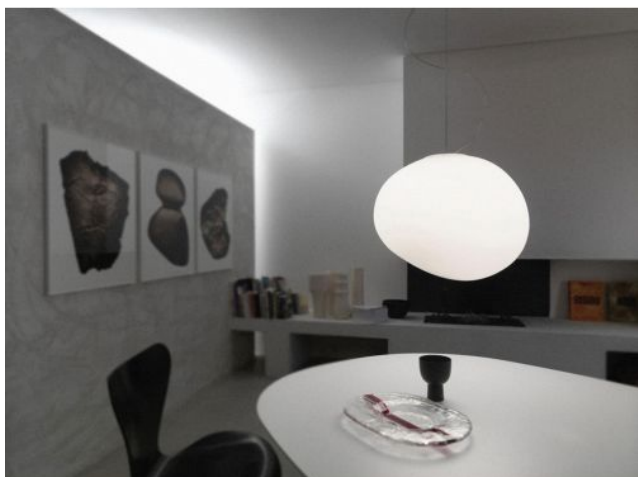

### Technical details

<b>Kraj produkcji</b>	 Włochy
<b>Producent</b>	Foscarini
<b>Projektant</b>	Ludovica & Roberto Palomba
<b>rok</b>	2007
<b>Stopień ochrony / Stopień ochrony IP</b>	IP20
<b>Zawartość opakowania</b>	LED 230 Volt
<b>tworzywo</b>	aluminium, szkło
<b>długość kabla</b>	360 cm
<b>Regulacja wysokości</b>	wysokość ustalona
<b>ściemnianie</b>	na miejscu z funkcją ściemniania
<b>Cokół / Oprawka</b>	G9
<b>Moc (maks. W)</b>	8 Watt
<b>wymiana żarówek:</b>	na miejscu
<b>Dimensions</b>	H 11 cm   B 11 cm   L 13 cm

### Opis

The Foscarini Gregg Sospensione Piccola is the smallest of the indoor pendant lamps from the Gregg series. It has a height and width of 11 cm each as well as a length of 13 cm. The cable with a length of 360 cm can be shortened if necessary. On request, a lamp with a longer cable is also available. The Gregg Sospensione Piccola has a white satin, mouth-blown and acid-etched glass, through which the light is emitted homogeneously and without glare. The lamp can be dimmed on site. The Gregg Sospensione Piccola has a suspension as well a canopy in white. The pendant lamp has a G9 socket and is operated with LED retrofits.