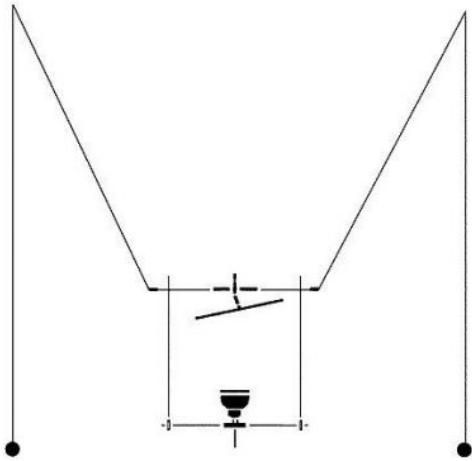

Ingo Maurer

YAYAHO Element 2 Spare Mirror

Technical details

Kraj produkcji	 Niemcy
Producent	Ingo Maurer
Projektant	Ingo Maurer
tworzywo	lustro

Opis

The Ingo Maurer YAYAHO Element 2 spare mirror is integrated above the light source. This is a spare part for the YAYAHO Element 2. The light is emitted into the room via the mirror.