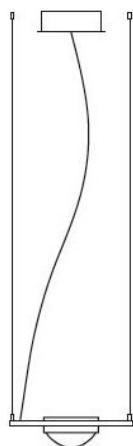

Licht im Raum

Ocular lens LED

Linsendurchmesser

- 100 mm
- 67 mm

Technical details

Kraj produkcji	 Niemcy
Producent	Licht im Raum
Projektant	Licht im Raum
tworzywo	szkło

Opis

The Licht im Raum Ocular Lens LED focuses the emitted light and directs it immediately in the desired direction. It has an embossed edge and is available with a diameter of 67 mm or 100 mm. This Ocular lens is a replacement part for all LED lamps of the series and is suitable for the Ocular 1 LED, 2 LED, 4 LED, 6 LED, 6 LED series 100 as well as all LED wall lamps and spot lamps of the Ocular series.