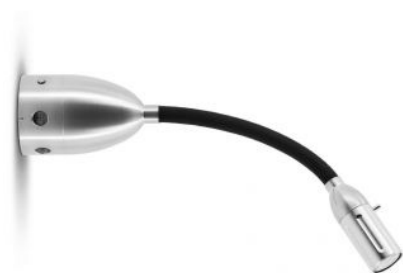

less'n'more

Zeus Wall / Ceiling Light Z-BDL1

Dimmbarkeit

- Dotknij Ściemniacz na baldachim
- ściemnialna kontroli faz przyciemniania

Oberfläche

- aluminium
- czarny
- biały

flexible_arm

- niebieski Tekstylija
- antracyt Tekstylija
- aluminium
- zielona Tekstylija
- czerwony Tekstylija
- brązowy Tekstylija
- białe Tekstylija
- noir Tekstylija

Technical details

Kraj produkcji	 Niemcy
Producent	less'n'more
Projektant	less'n'more
Stopień ochrony / Stopień ochrony IP	IP43
Zawartość opakowania	LED
tworzywo	aluminium, szkło
kąt nachylenia belki	15 - 75 stopni
Moc w watach	4,2 W
LED	Łącznie
Wskaźnik oddawania barw	90
Strumień świetlny w lm	450
Temperatura barwowa w stopniach Kelvina	2.700 extra biała ciepła
baldachim Wymiary	7 cm
Głowica lampy Wymiary	3 cm
wymiana żarówek:	na miejscu
Dimensions	L max. 30 cm

Opis

The Less'n'more Zeus Wall / Ceiling Light Z-BDL1 can be mounted on the wall or ceiling. It is built onto the surface. Its canopy / wall mounting made of aluminum has a diameter of 6.5 cm. This lamp has a flexible lamp arm that can be stretched and bent as desired. At maximum extension of the lamp arm, the lamp has a length of 30 cm. The flexible lamp arm is offered in these colours: aluminum, textile black, white, anthracite, blue, green, red and brown. An LED with a colour temperature of 2,700 Kelvin extra warm white is integrated in the lamp head.

The lamp head and the canopy are available in the surfaces aluminum and black. The Zeus Wall / Ceiling Light Z-BDL1 is offered on site dimmable with a trailing edge phase dimmer or with an integrated push button dimmer on the canopy. The version with push button dimmer can be switched and dimmed via the push button. The beam angle of the light can be continuously adjusted between 15 and 75 degrees. To do this, the glass lens is turned out of or into the lamp head. With a larger beam angle, the light is distributed over a larger area.