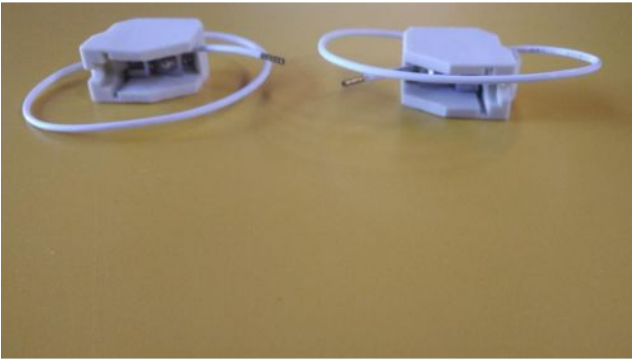

## SML Wall spare socket R7s pair

### Technical details

<b>Kraj produkcji</b>	 Niemcy
<b>Producent</b>	Serien Lighting
<b>Projektant</b>	Jean Marc da Costa
<b>Cokół / Oprawka</b>	R7s

### Opis

The Serien Lighting SML Wall replacement socket R7s can be used for the SML halogen wall lamp in the sizes Medium and Large. This spare part is a pair of replacement sockets. Two R7s sockets are required per Medium or Large lamp.