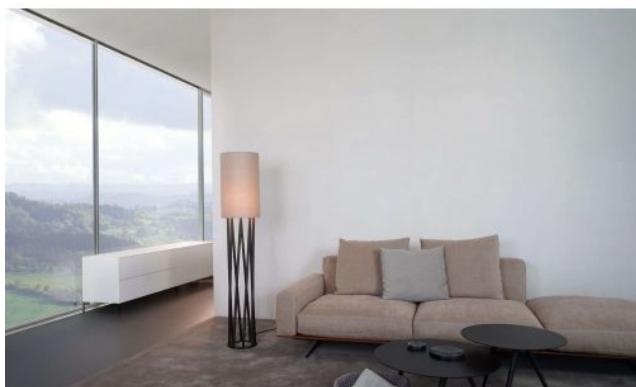

Maigrau

Linn High Oblique oak smoked

Schirmfarbe

- szary
- biały

Technical details

Kraj produkcji	 Niemcy
Producent	Maigrau
rok	2021
Stopień ochrony / Stopień ochrony IP	IP20
Zawartość opakowania	Leuchtmittel/Bulb
tworzywo	drewno, stal, tekstylny
długość kabla	280 cm
ściemnianie	snur opornik
Cokół / Oprawka	E27
Moc (maks. W)	150 Watt
Średnica klosza	31 cm
wysokość abażur	53 cm
wymiana żarówek:	na miejscu
wysokość całkowita	160 cm

Opis

The total height of the floor lamp Maigrau Linn High Oblique Oak Smoked is 160 cm. The lamp base made of oak round rods in combination with a base ring made of powder-coated steel is complemented by a textile lamp shade that surrounds the light source. The Maigrau Linn High can be dimmed continuously via a foot dimmer on the 280 cm long supply cable. The rubber cable can be integrated into the wooden frame so that it is not visible from the outside. This floor lamp has an E27 socket and can be operated with an LED retrofit. The diffuse, glare-free light is emitted through the textile lamp shade.

The lamp shade of the Maigrau Linn High has a diameter of 31 cm and is 53 cm high. The steel base of the Maigrau Linn High has a diameter of 25 cm. The Linn High Oblique is available in the shade colours white and bronze grey. The lamp frame of this lamp is in oak smoked. The lamp is also offered with a lamp frame in natural oak. On request, the lamp shade is also available in felt with an acoustic, sound-absorbing effect.