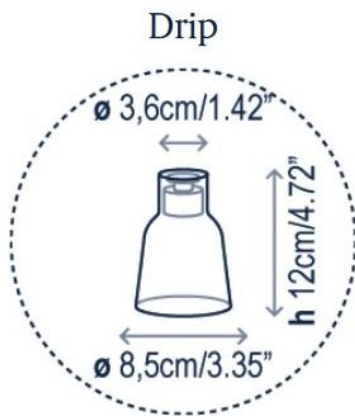

Bover

Drip spare glass

Farbe

- przezroczysty
- opal
- niebieski
- zielony
- biel matowa

Technical details

| | |
|-----------------------|--|
| Kraj produkcji |  Niemcy |
| Producent | Bover |
| Projektant | Christophe Mathieu |
| tworzywo | poliwęglan, szkło borokrzemowe |
| Średnica w cm | 9 |
| Dimensions | H 12 cm Ø 9 cm |

Opis

The Bover Drip replacement glass has a height of 12 cm and a diameter of 8.5 cm at the widest point. It is offered in the colours transparent, matt white, green, blue and opal. The opal glass is made of polycarbonate, all others of borosilicate glass. This spare part is suitable for all Drip lamps by Bover.