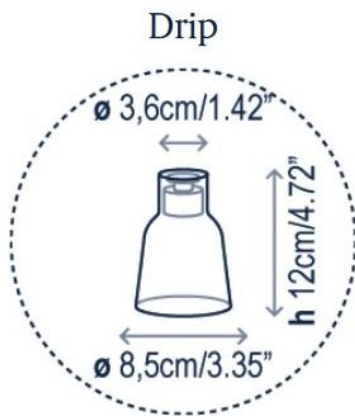

Bover

Drip spare glass

Farbe

- przezroczysty
- opal
- niebieski
- zielony
- biel matowa

Technical details

Kraj produkcji	Niemcy
Producent	Bover
Projektant	Christophe Mathieu
tworzywo	poliwęglan, szkło borokrzemowe
Średnica w cm	9
Dimensions	H 12 cm | Ø 9 cm

Opis

The Bover Drip replacement glass has a height of 12 cm and a diameter of 8.5 cm at the widest point. It is offered in the colours transparent, matt white, green, blue and opal. The opal glass is made of polycarbonate, all others of borosilicate glass. This spare part is suitable for all Drip lamps by Bover.