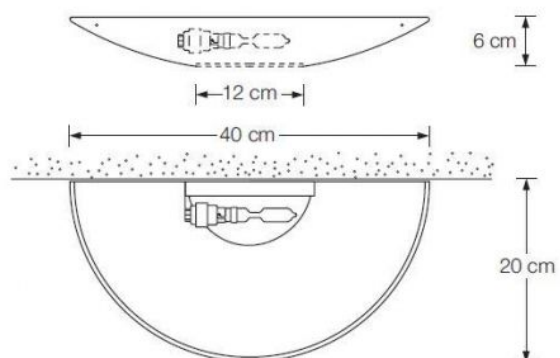

Florian Schulz

Era 40 glass cover

Technical details

Kraj produkcji	 Niemcy
Producent	Florian Schulz
tworzywo	szkło

Opis

The Florian Schulz Era 40 glass cover can be mounted on the upper opening of the wall lamp. With this accessory, the light emitted upwards is glare-free. This glass cover is only suitable for the Era 40 wall lamp.