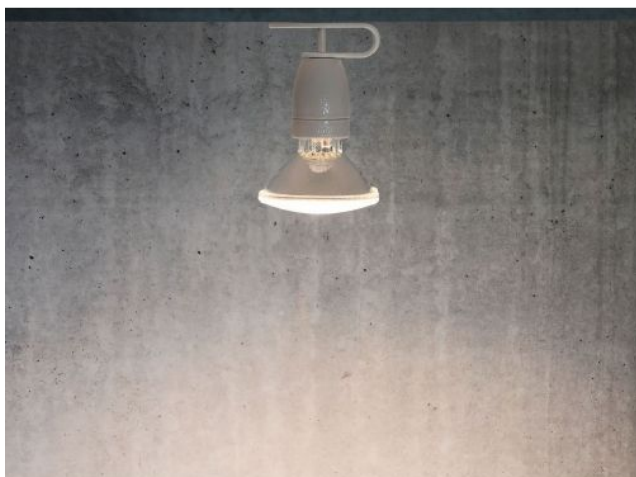

Lichtlauf

Spotzki Vertical

Kabelfarbe

- biały
- szary
- czerwony

Technical details

Kraj produkcji	 Niemcy
Producent	Lichtlauf
Projektant	Christoph Matthias
rok	2009
Stopień ochrony / Stopień ochrony IP	IP20
tworzywo	ceramiczny, metal
powierzchnia	biały
ściemnianie	na miejscu z funkcją ściemniania
Cokół / Oprawka	E27
Moc (maks. W)	75 Watt
wymiana żarówek:	na miejscu
Żarówka w komplecie	nie

Opis

The Spotzki vertical by the German luminaire manufacturer Lichtlauf can be mounted as a wall or ceiling lamp. This white lamp has a holder made of white metal and emits its light directly downwards. The Lichtlauf Spotzki vertical can be rotated by 180 degrees. This lamp is 16 cm high and has a diameter of 8.5 cm. The delivery of the light run lamp includes a surface-mounting box, which enables the rotatability of the lamp by 180 degrees. This lamp has a high-quality E27 ceramic socket and can be operated with reflector lamps. The ceramic socket is also suitable for other light sources with E27 base. The Spotzki vertical by Lichtlauf is available in the cable colours white, red and grey. The Spotzki is also available as an angled version. Cables in special colours are also available on request. The lamp is delivered without bulbs.