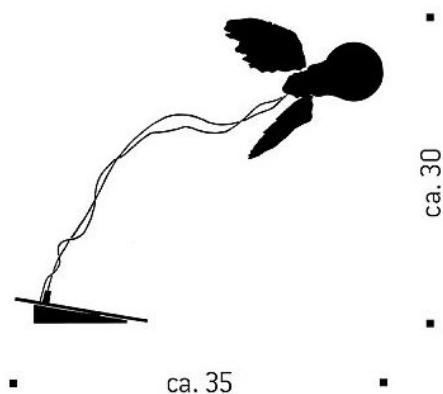

Ingo Maurer

Lucellino Table Spare LED Ambient from 2022

Technical details

Kraj produkcji

Producent

Projektant

kolor przewodu

ściemnianie

Cokół / Oprawka

Moc w watach

Wskaźnik oddawania barw

Strumień świetlny w lm

Temperatura barwowa w stopniach Kelvina

Ingo Maurer

Ingo Maurer

czerwony

ściemniania

E27

5 W

>90

380

Dim to warm

Opis

The Ingo Maurer Lucellino Table Replacement LED Ambient is suitable for the Lucellino table lamp from model 2022. The specially made LED bulb is a low-voltage LED with 12 volts and a wattage of 5 watts. The bulb is supplied with a 44 cm long and red cable. When dimmed, the light colour of the lamp changes to a warmer tone (from 2,700 Kelvin to 2,000 Kelvin extra warm white) due to the dim to warm technology.