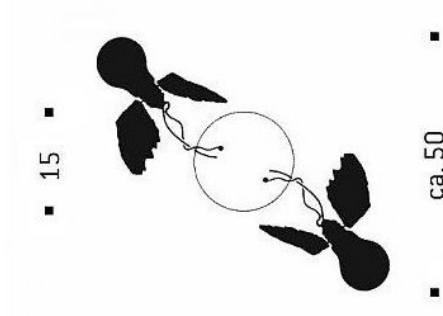

Ingo Maurer

Lucellino Doppio, NT and W Spare LED Ambient from 2022

Technical details

Kraj produkcji	 Niemcy
Producent	Ingo Maurer
Projektant	Ingo Maurer
kolor przewodu	czerwony
ściemnianie	ściemniania
Cokół / Oprawka	E27
Moc w watach	5 W
Wskaźnik oddawania barw	>90
Strumień świetlny w lm	380
Temperatura barwowa w stopniach Kelvina	Dim to warm
Stopień ochrony / Stopień ochrony IP	IP20

Opis

This Ingo Maurer Lucellino replacement LED Ambient is suitable for the Lucellino Doppio, NT and W with LED bulb from model 2022. The specially manufactured LED bulb is a low-voltage LED with 12 volts and a wattage of 5 watts. The bulb is supplied with a 27 cm long and red cable. When dimmed, the light colour of the bulb changes to a warmer tone (from 2,700 Kelvin to 2,000 Kelvin extra warm white) due to the dim to warm technology.